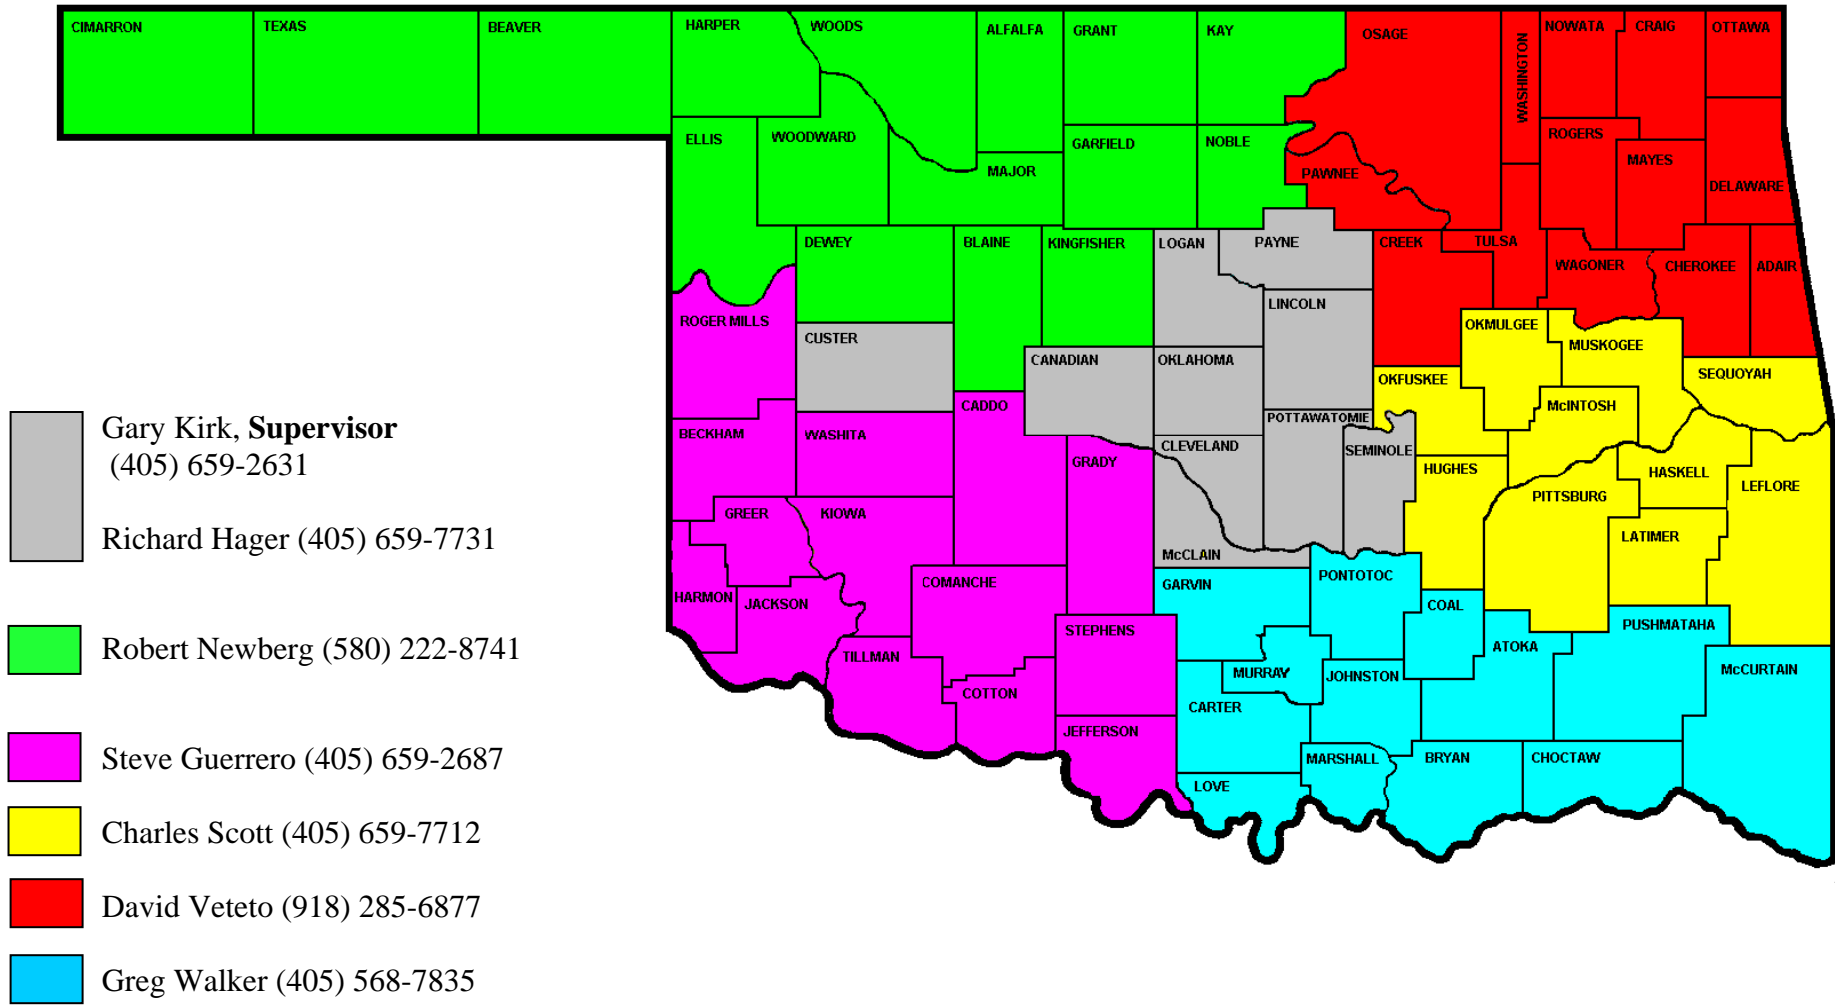

# MECHANICAL FIELD INVESTIGATOR TERRITORY

\*\* Gary Kirk and Richard Hager share Canadian, Cleveland, Custer, Lincoln, Logan, McClain, Payne, Pottawatomie & Seminole counties